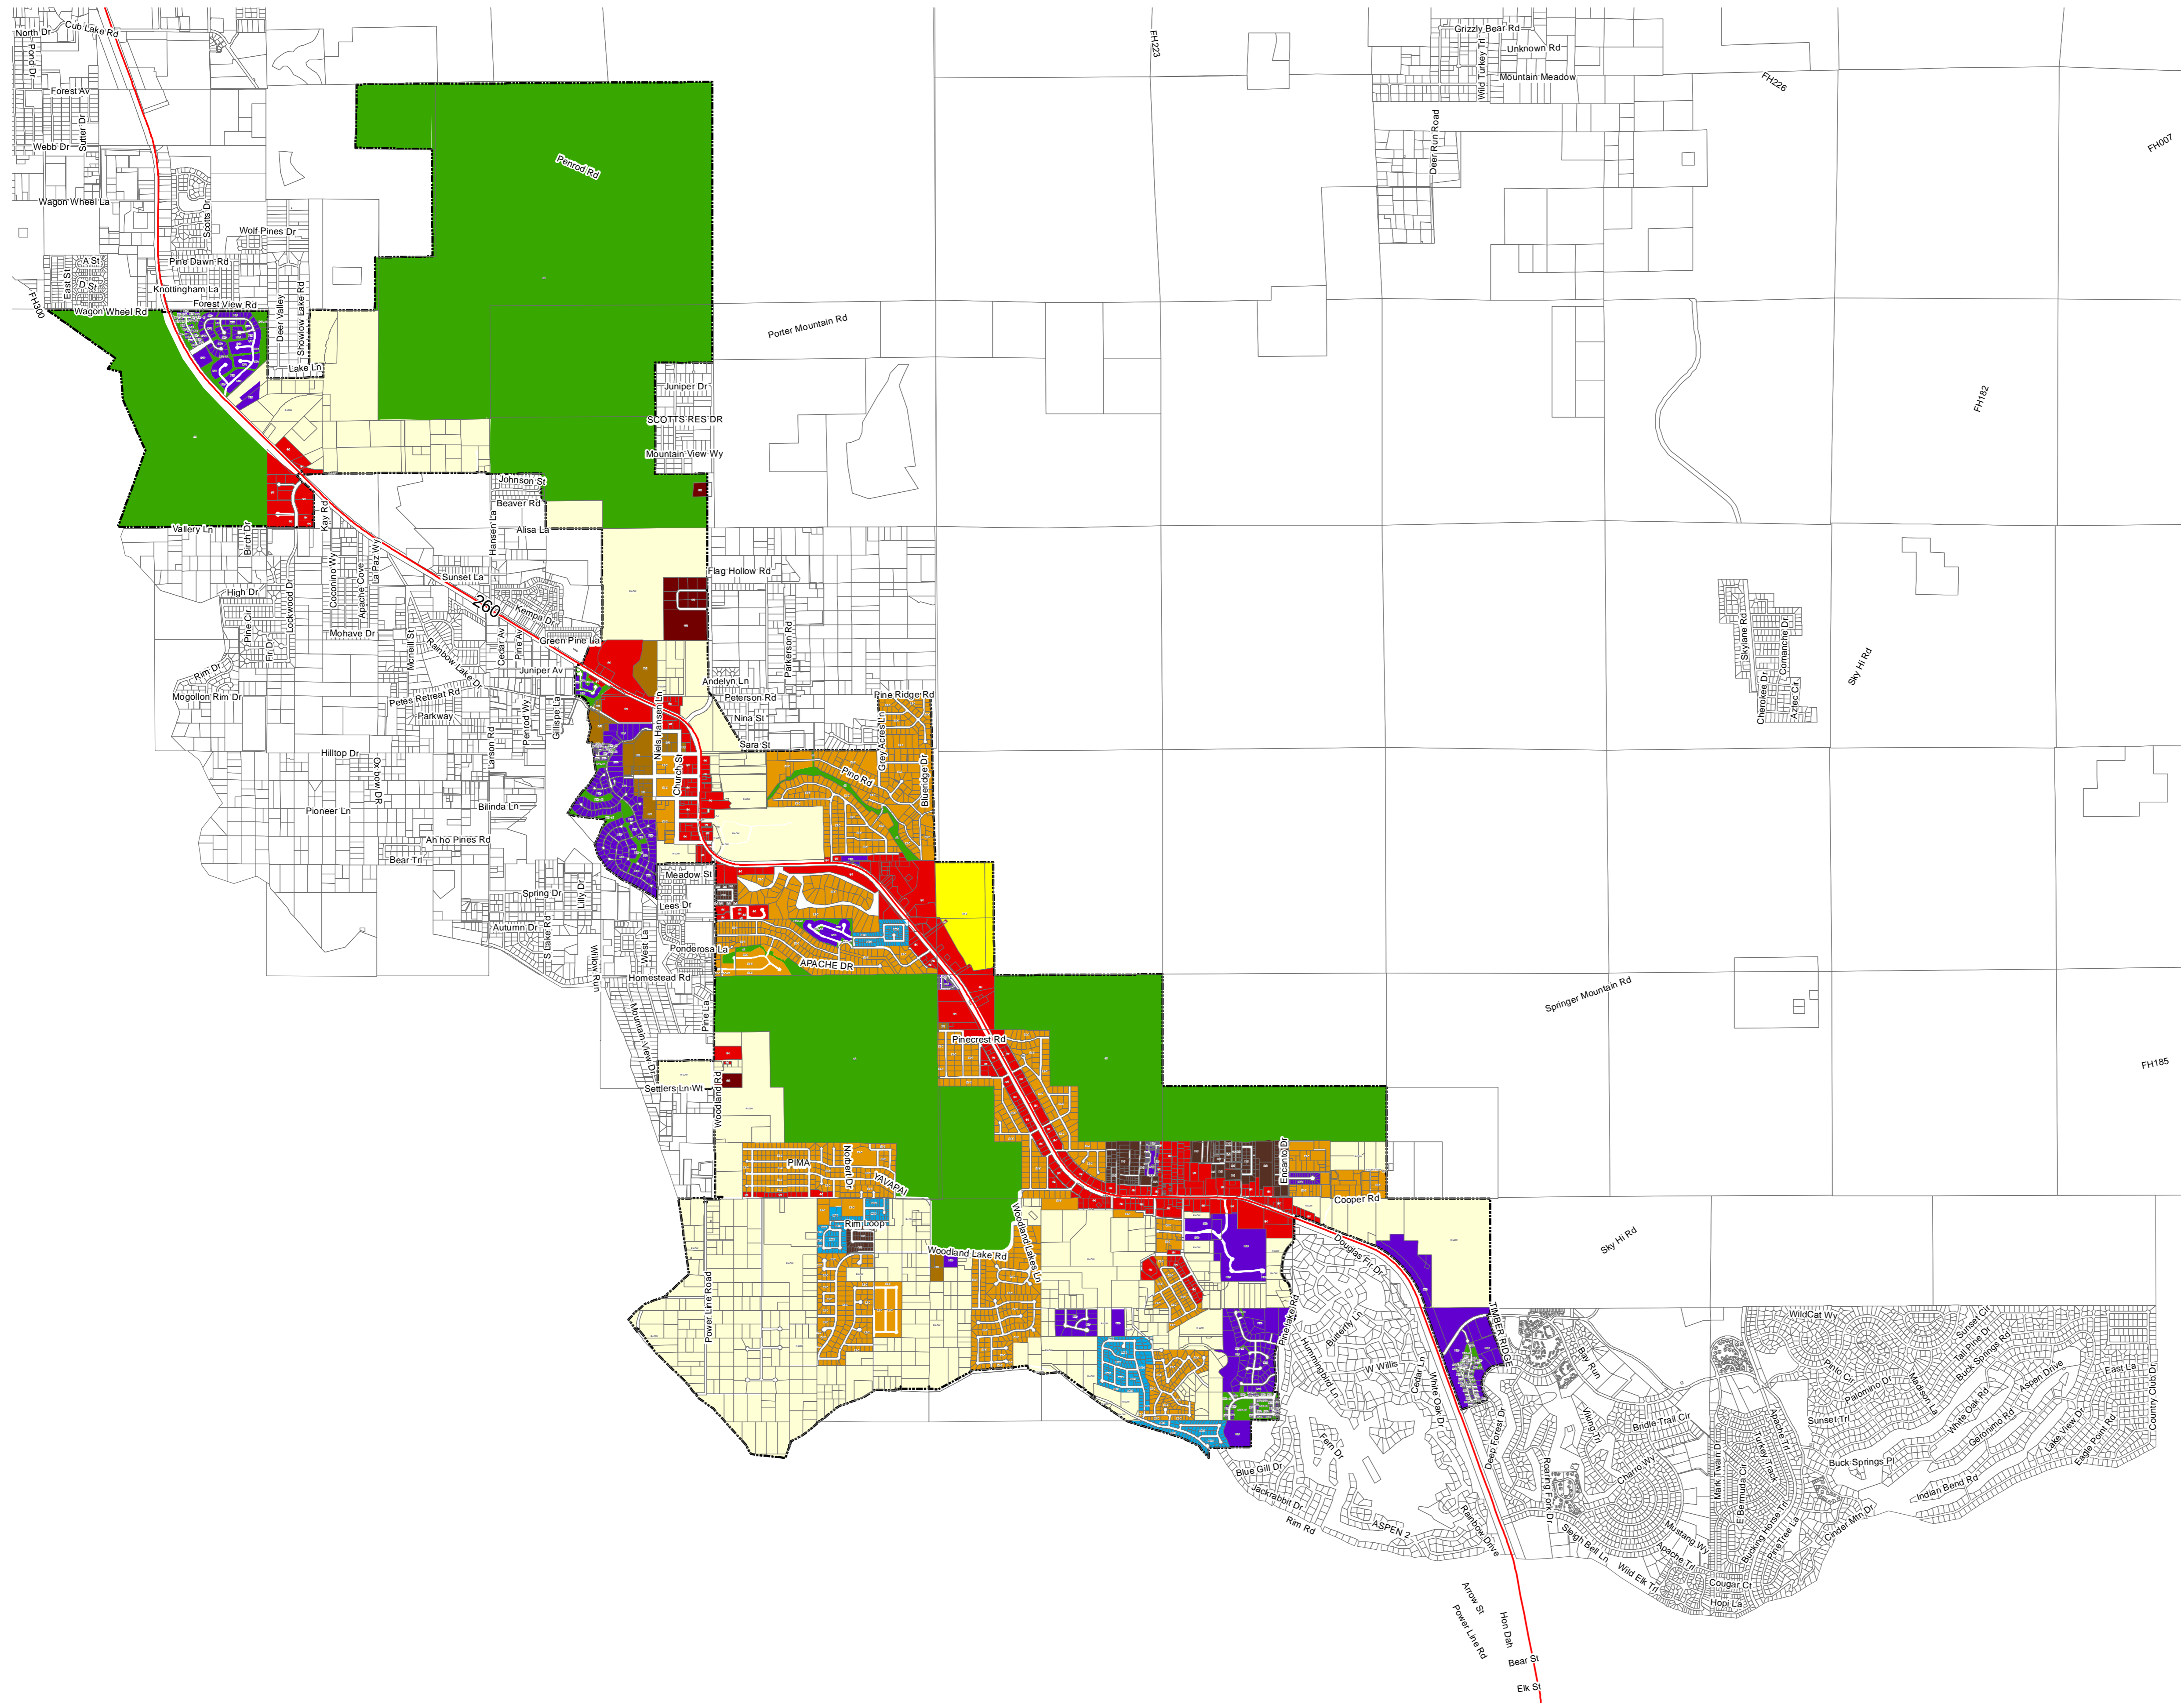

Zoning Map

- State Route
- County Parcels
- Town Limits
- R-LOW
- R1-2
- R1-4
- R-2
- R-3
- C-1
- C-2
- PUD
- MH-4
- OS
- PUD-OS

Town of Pinetop-Lakeside
 Community Development Department
 December 2008